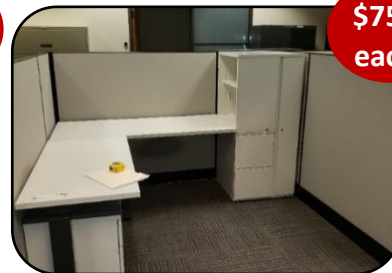

\$750
each

Herman Miller 6' x 7' Pre-owned Workstation, Qty: 66, Min. purchase 2

\$1100

Haworth U-group, Pre-owned, desk w/wall-mount hutch, bookcase.
Only 4 left

\$950

Kimball Cherry Wood Veneer Pre-owned, L-group desk w/bookcase & file cabinet.
12 groups left

\$1790

JSI Executive Cockpit U-desk group w/hutch, Pre-owned, excellent condition. Only 1

\$895

Kimball Dock 8' x 4' Conference Table w/ metal legs.
Priced below cost!

\$975

Fireproof Lateral file, 4-drawers, 36" wide, Qty. 17
Normally \$3400 new.