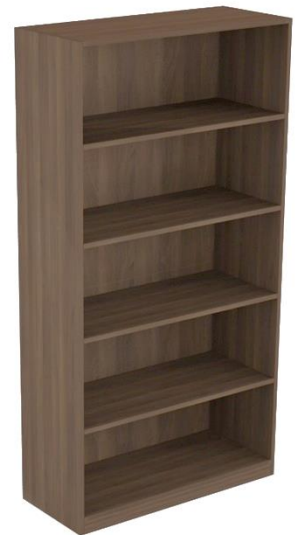

Bow Front L-Group - \$950
36/30" x 72" desk, 24" x 48" return
Double pedestals
Extended bow front - \$1050
42" return, limited availability in grey

In Stock Desk Options

Simple • Quick • Affordable

U-Group Desk - \$1180

6' x 8'6" overall size, 30" x 72" desk,
48" bridge, 24" x 72" credenza,
Double pedestals

Other Options:

Straight bow front U-Group – add \$85

U-Group Desk with hutch - \$1590

6' x 8'6" overall size
Double pedestals

Round Table X-base

36" - \$240
42" - \$265

Lateral File

2 drawers
30" - \$390
36" - \$460

Bookcase \$295

69" tall
34" wide

Combo- Multi File

4 drawers
30" - \$490